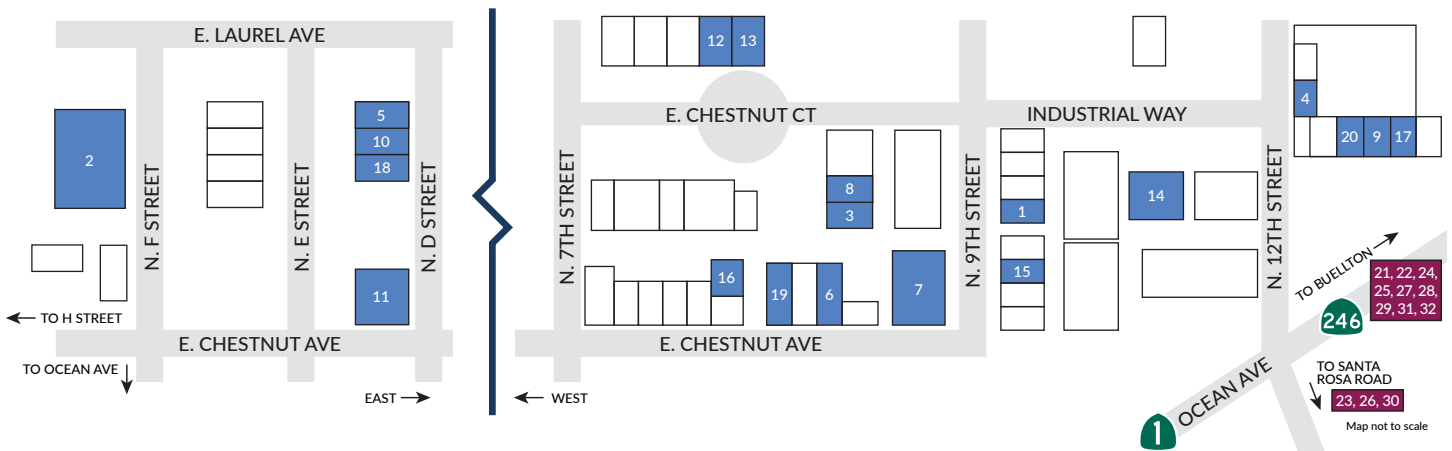

LOMPOC WINE MAP

TASTING ROOMS

- | | | | |
|--|---|--|---|
| 1. Ampelos Cellars
312 North 9th Street
(805) 736-9957
ampeloscellars.com | 2. Brewer-Clifton*
329 North F Street
(805) 866-6080
brewerclifton.com | 3. Camins 2 Dreams
1520 East Chestnut Ct., Unit C
(805) 741-7047
camins2dreams.com | 4. Chanin Winery*
300 North 12th Street
(805) 345-6544
chaninwine.com |
| 5. Civilization Wine Company*
321 North D Street
civwine.com/cwc | 6. Dark Water Winery*
1591 East Chestnut Ave.
(702) 498-8899 | 7. Fiddlehead Cellars*
1597 East Chestnut Ave.
(805) 742-0204
fiddleheadcellars.com | 8. Flying Goat Cellars
1520 East Chestnut Ct., Unit A
(805) 736-9032
flyinggoatcellars.com |
| 9. Kessler-Haak Wines
300 North 12th Street, Ste 1F
(805) 743-4107
kesslerhaakwine.com | 10. Lompoc Wine Factory*
321 North D Street
(805) 243-8398
lompocwinefactory.com | 11. Longoria Wines
415 East Chestnut Ave.
(805) 736-9700
longoriawine.com | 12. Montemar Wines
1501 East Chestnut Ct., Unit E
(805) 735-5000
montemarwinery.com |
| 13. Pali Wine Co. & Tower 15 Winery
1501 East Chestnut Ct.
(805) 735-2354
paliwineco.com | 14. Sandhi Cellar
1712 Industrial Way, Ste B
(805) 500-8337, ext. 1
sandhiwines.com | 15. Sweetzer Cellars*
308 North 9th Street, Ste C
(805) 588-2291
sweetzercellars.com | 16. Temperance Cellars
1515 East Chestnut Ave.
(805) 757-3121
temperancecellars.com |
| 17. Transcendence
300 North 12th Street, Ste 1G
(805) 455-9589
transcendwines.com | 18. Turiya Wines*
321 North D Street
(805) 478-7016
turiyawines.com | 19. Windrun Wine
1595 East Chestnut Ave., Ste C
(805) 448-2069
windrunwine.com | 20. Zotovich*
300 North 12th Street, Ste 1D
(805) 736-1600
zotovichvineyards.com |