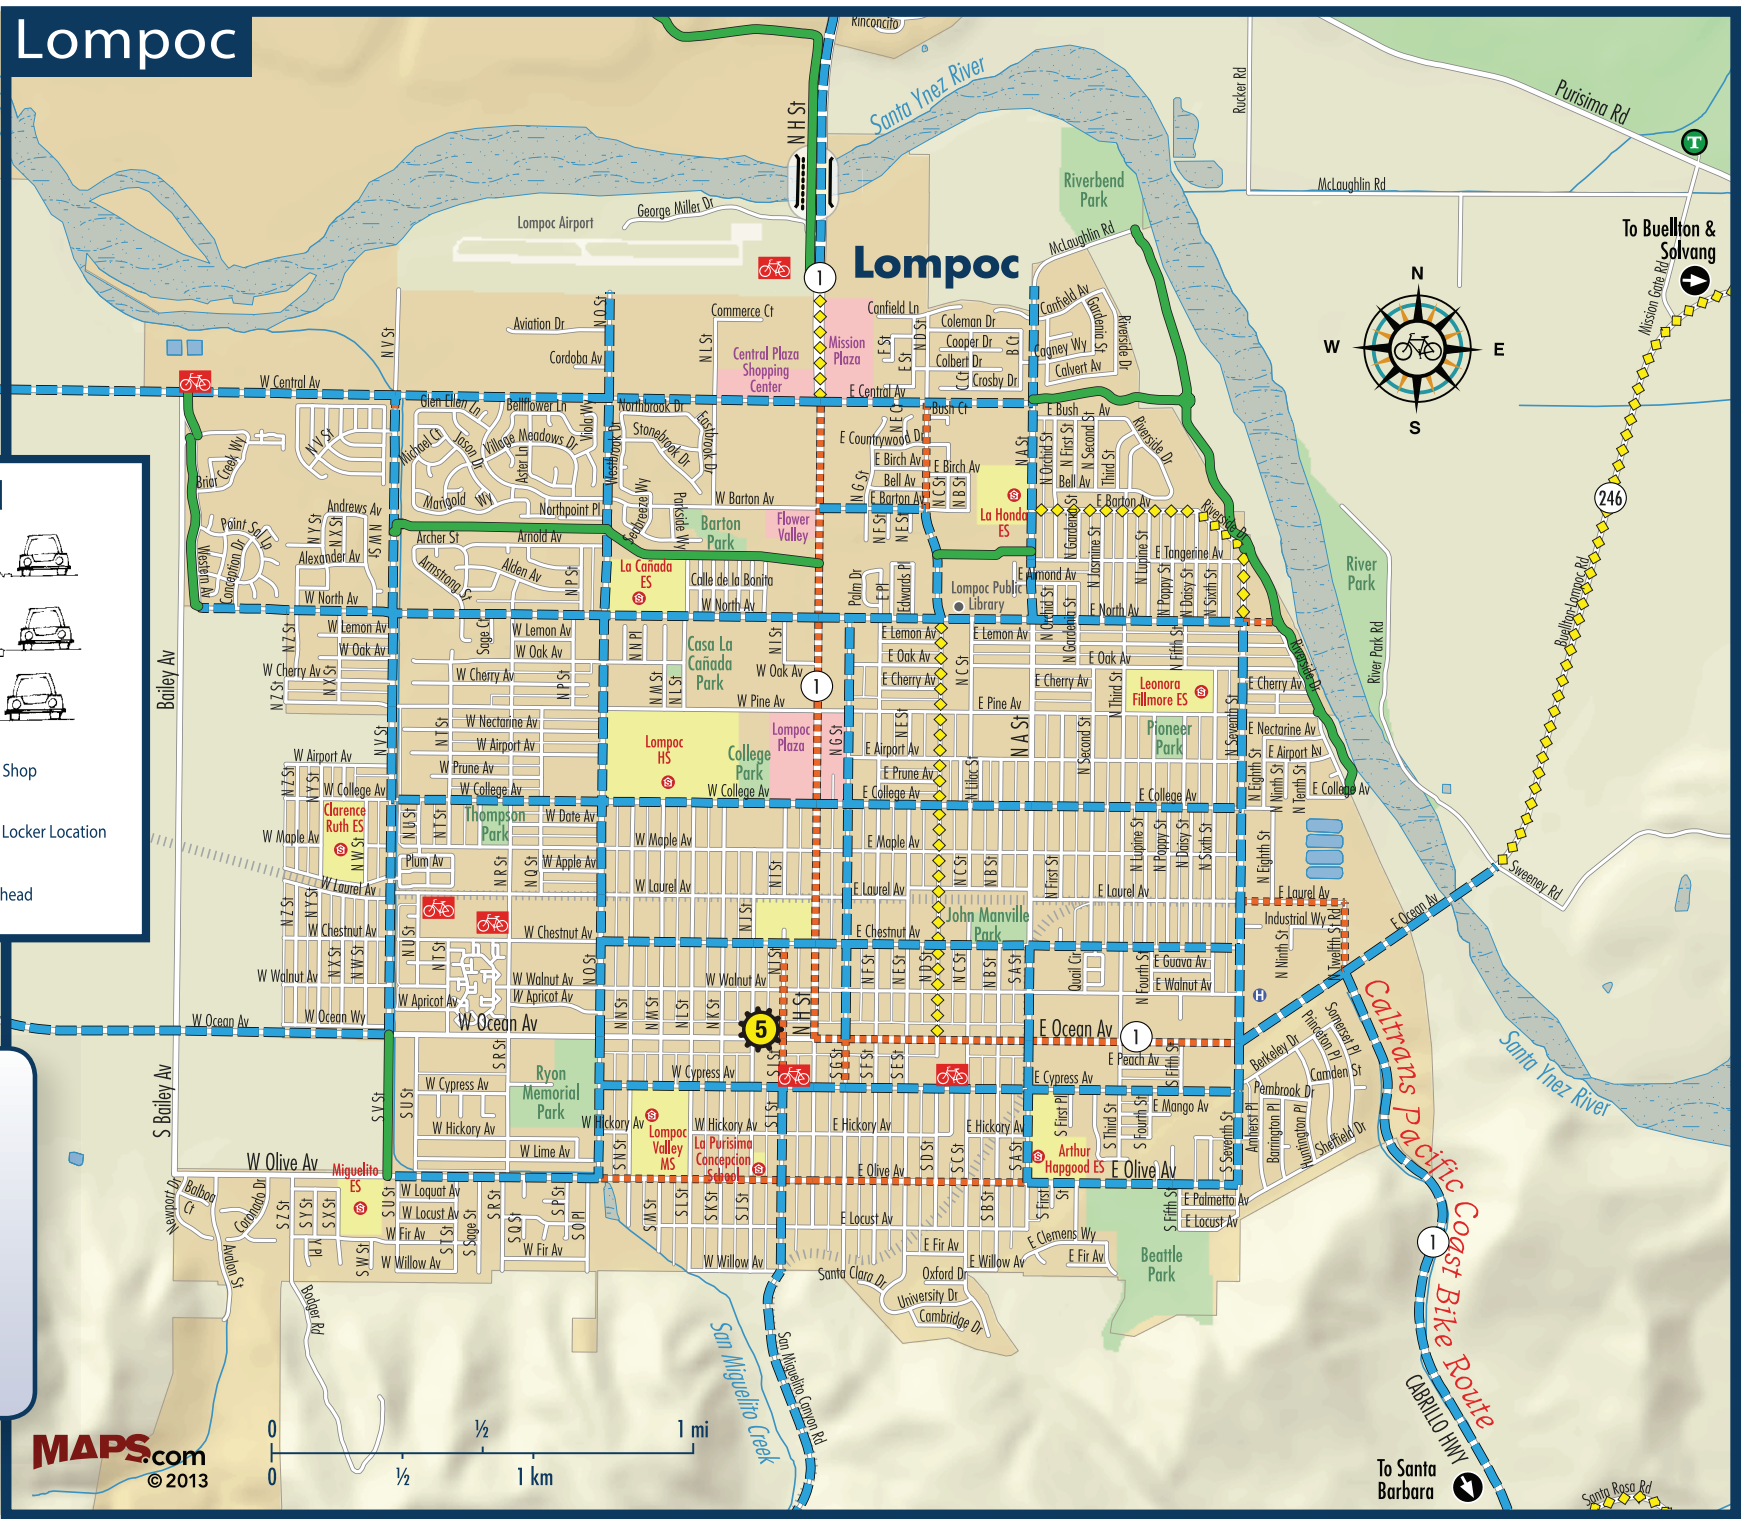

Vandenberg Village

Lompoc & Vandenberg Village Bike Map

This portion of the map sponsored by:

Legend

Class 1 Path

Path is separate from automobile traffic.

Class 2 Lane

On-street painted bike lane.

Class 3 Route

On-street bike route designated by signs.

Alternate Route

Other available or alternate route.

Restricted Route

Bicycles not allowed.

Lompoc

Legend

- Class 1 Path**
Path is separate from automobile traffic.
- Class 2 Lane**
On-street painted bike lane.
- Class 3 Route**
On-street bike route designated by signs.
- Alternate Route**
Other available or alternate route.
- Restricted Route**
Bicycles not allowed.

- Bike Shop
- Bike Locker Location
- Trailhead

This portion of the map sponsored by:

MAPS.com © 2013

To Santa Barbara

To Buellton & Solvang

Caltrans Pacific Coast Bike Route

CABRILLO HWY