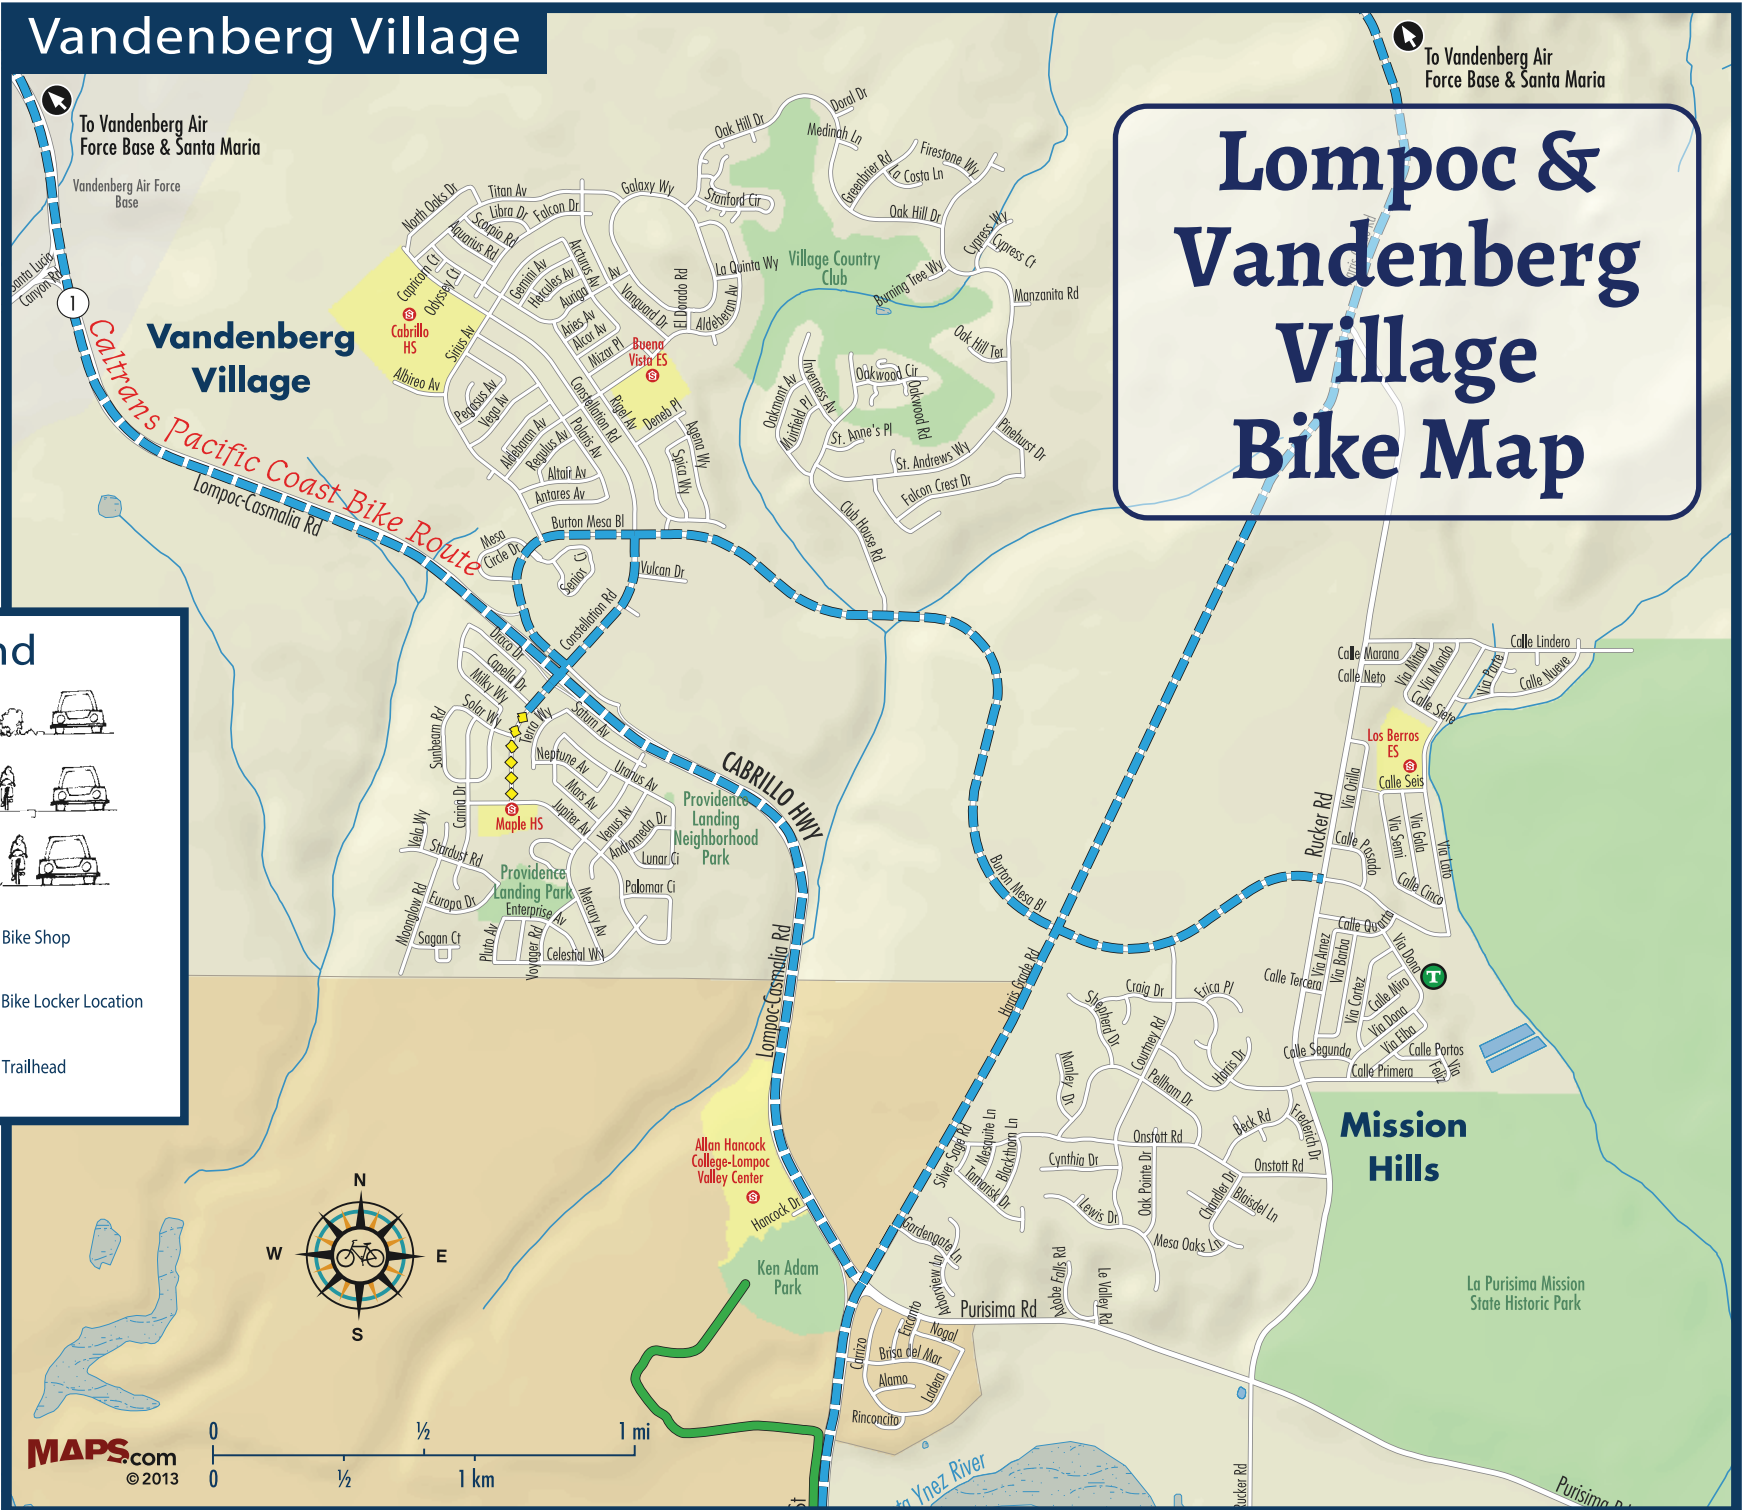

Vandenberg Village

Lompoc & Vandenberg Village Bike Map

This portion of the map sponsored by:

Legend

Class 1 Path

Path is separate from automobile traffic.

Class 2 Lane

On-street painted bike lane.

Class 3 Route

On-street bike route designated by signs.

Alternate Route

Other available or alternate route.

Restricted Route

Bicycles not allowed.

Lompoc

Legend

- Class 1 Path**
Path is separate from automobile traffic.
- Class 2 Lane**
On-street painted bike lane.
- Class 3 Route**
On-street bike route designated by signs.
- Alternate Route**
Other available or alternate route.
- Restricted Route**
Bicycles not allowed.

- Bike Shop
- Bike Locker Location
- Trailhead

This portion of the map sponsored by:

MAPS.com © 2013

To Santa Barbara

To Buellton & Solvang

Caltrans Pacific Coast Bike Route

CABRILLO HWY