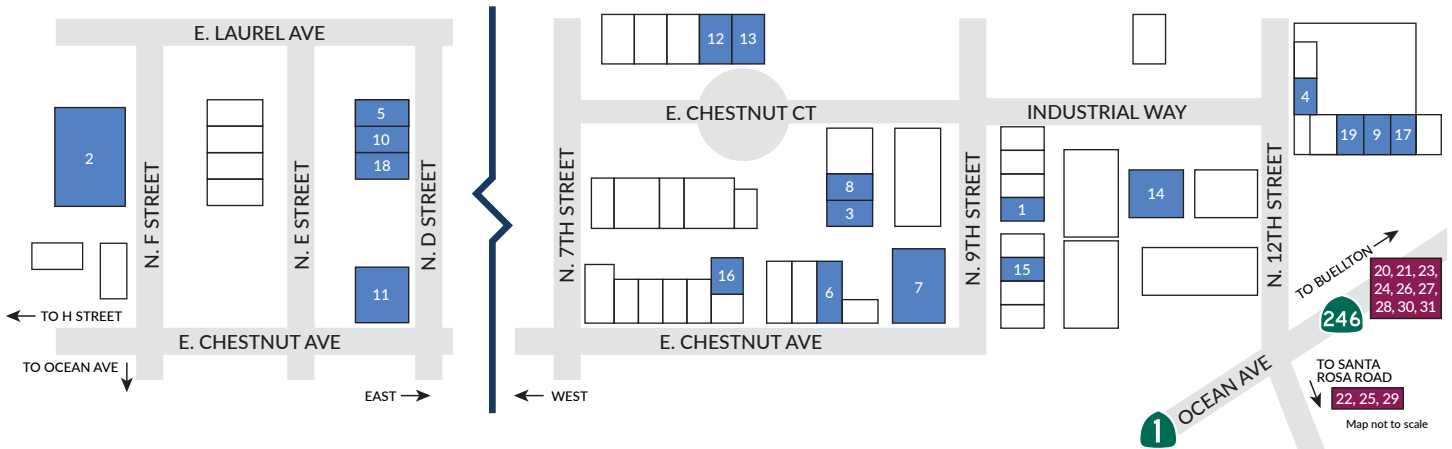

LOMPOC WINE MAP

TASTING ROOMS

- | | | | |
|--|---|--|---|
| 1. Ampelos Cellars
312 North 9th Street
(805) 736-9957
ampeloscellars.com | 2. Brewer-Clifton*
329 North F Street
(805) 866-6080
brewerclifton.com | 3. Camins 2 Dreams
1520 East Chestnut Ct., Unit C
(805) 741-7047
camins2dreams.com | 4. Chanin Winery*
300 North 12th Street
(805) 345-6544
chaninwine.com |
| 5. Civilization Wine Company*
321 North D Street
civwine.com/cwc | 6. Dark Water Winery*
1591 East Chestnut Ave.
(702) 498-8899
darkwaterwinery.com | 7. Fiddlehead Cellars*
1597 East Chestnut Ave.
(805) 742-0204
fiddleheadcellars.com | 8. Flying Goat Cellars
1520 East Chestnut Ct., Unit A
(805) 736-9032
flyinggoatcellars.com |
| 9. Kessler-Haak Wines
300 North 12th Street, Ste 1F
(805) 743-4107
kesslerhaakwine.com | 10. Lompoc Wine Factory*
321 North D Street
(805) 243-8398
lompocwinefactory.com | 11. Longoria Wines
415 East Chestnut Ave.
(805) 736-9700
longoriawine.com | 12. Montemar Wines
1501 East Chestnut Ct., Unit E
(805) 735-5000
montemarwinery.com |
| 13. Pali Wine Co. & Tower 15 Winery
1501 East Chestnut Ct.
(805) 735-2354
paliwineco.com | 14. Sandhi Cellar
1712 Industrial Way, Ste B
(805) 500-8337, ext. 1
sandhiwines.com | 15. Sweetzer Cellars*
308 North 9th Street, Ste C
(805) 588-2291
sweetzercellars.com | 16. Temperance Cellars
1515 East Chestnut Ave.
(805) 757-3121
temperancecellars.com |
| 17. Transcendence
300 North 12th Street, Ste 1G
(805) 455-9589
transcendwines.com | 18. Turiya Wines*
321 North D Street
(805) 478-7016
turiyawines.com | 19. Zotovich*
300 North 12th Street, Ste 1D
(805) 736-1600
zotovichvineyards.com | |