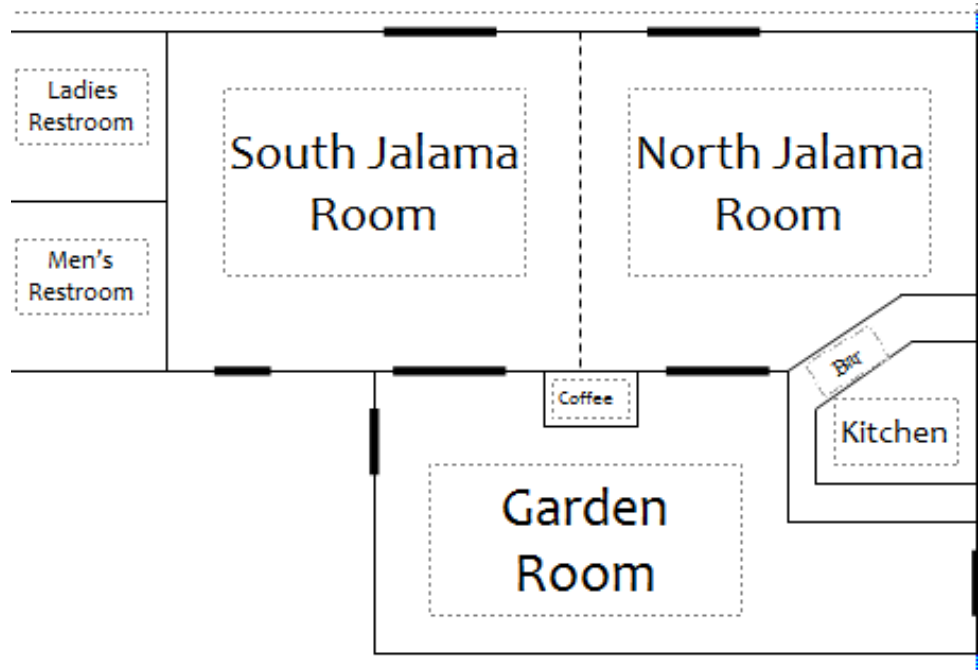

Meeting Rooms

Meeting & Banquet Space

Room	Size (LxWxH)	Sq. Ft.	Theater	Classroom	Conference	Reception	Banquet
South Jalama	30' x 30' x 8'	900	50	30	25	50	40
North Jalama	24' x 24' x 8'	576	30	20	10	30	30
Jalama Room	54' x 27' x 8'	1,476	80	50	35	80	70
Jalama Terrace	40' x 23'	860	N/A	N/A	N/A	50	40
Galaxy Boardroom	17' x 13' x 7'	221	N/A	N/A	6	N/A	N/A
Garden Room	25' x 30' x 8'	750	N/A	N/A	N/A	N/A	N/A